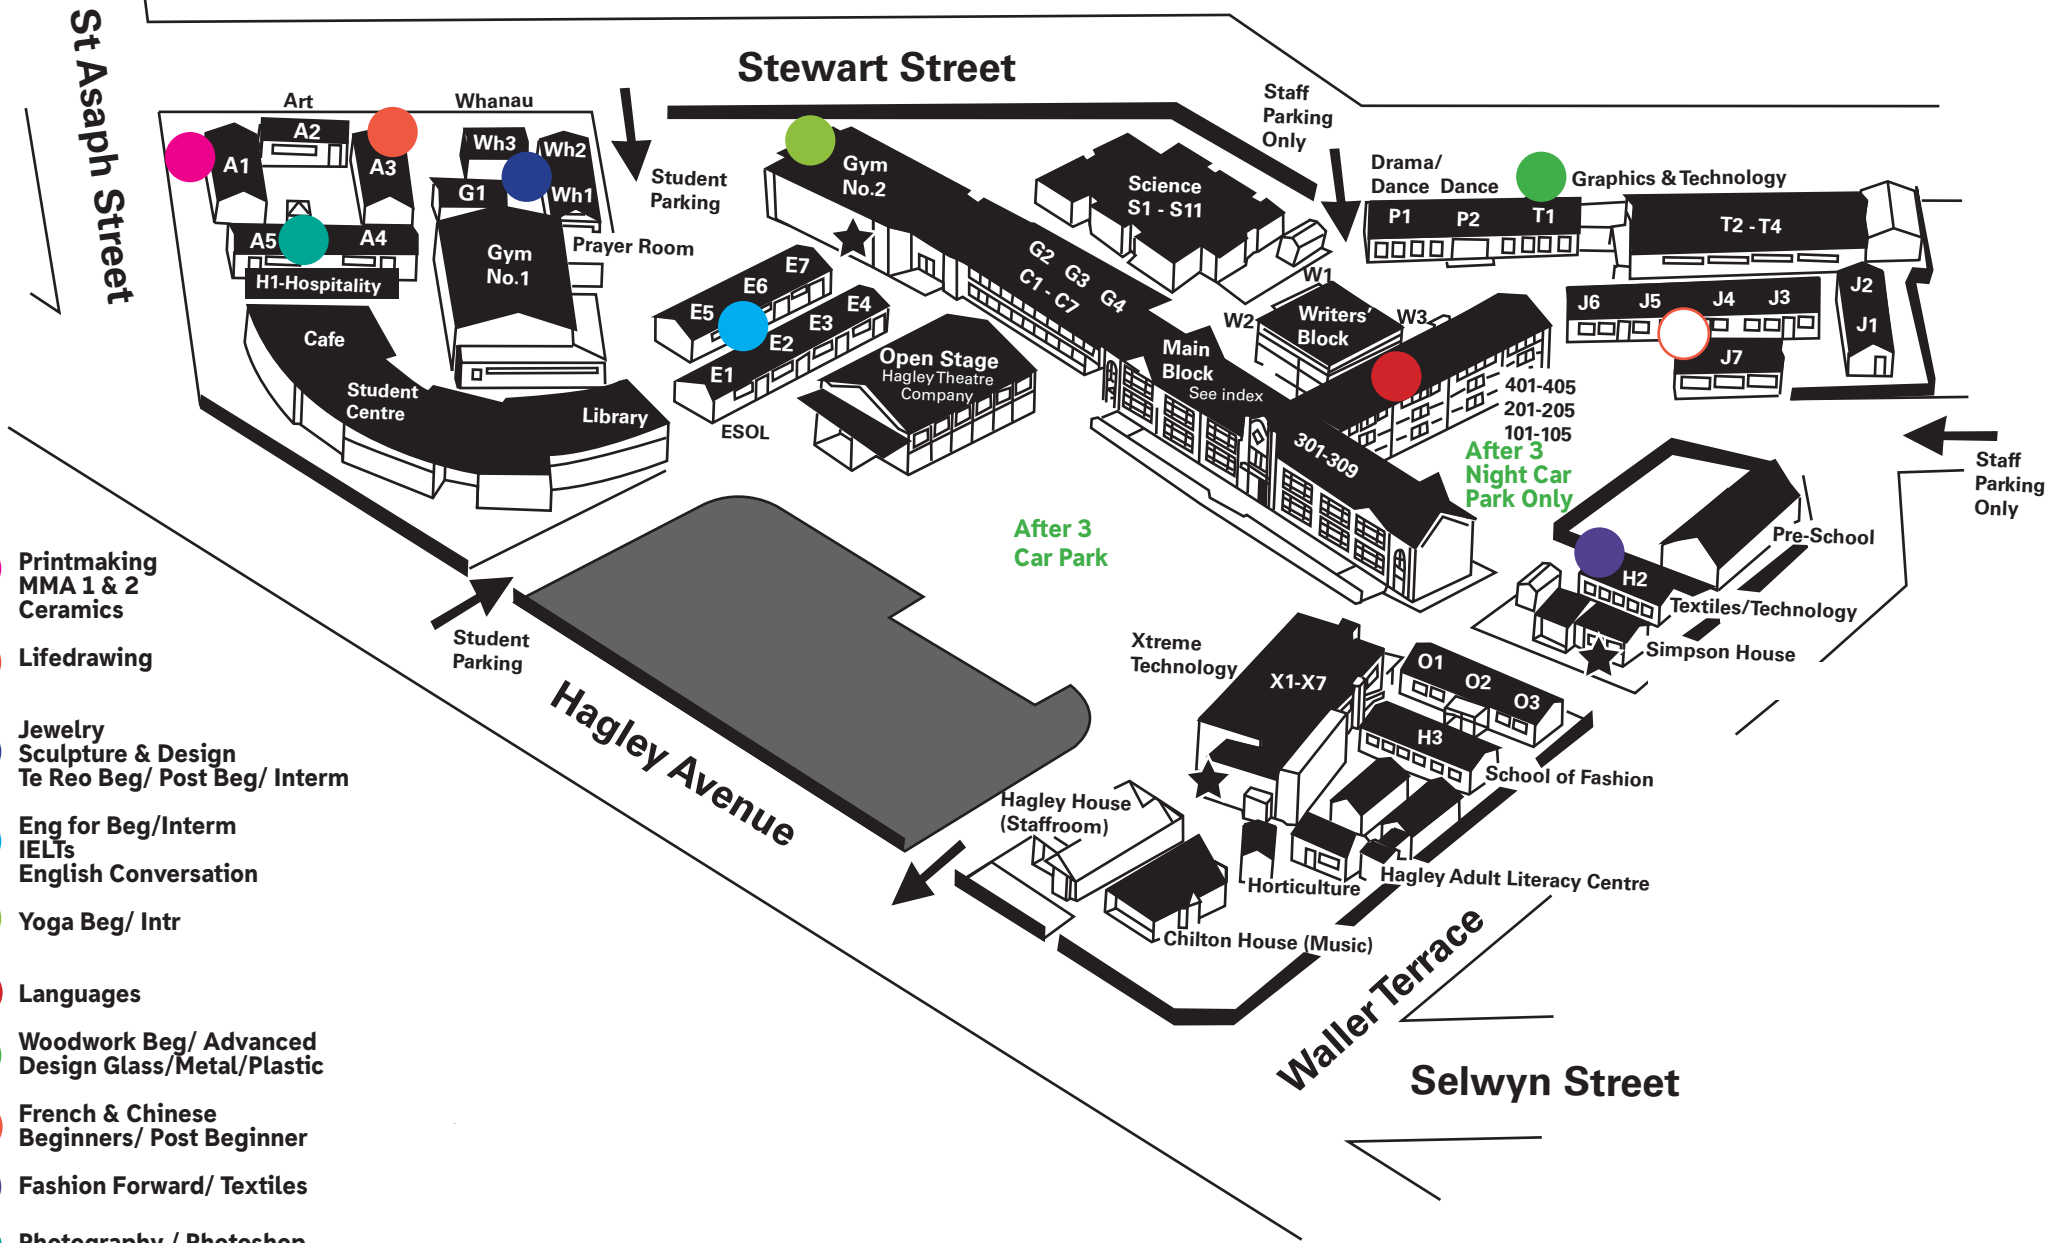

After 3 Map

- A1** Printmaking
MMA 1 & 2
Ceramics
- A3** Lifedrawing
- Wh 1/2/3** Jewelry
Sculpture & Design
Te Reo Beg/ Post Beg/ Intern
- E** Eng for Beg/Intern
IELTs
English Conversation
- Gym 2** Yoga Beg/ Intr
- Red Circle** Languages
- T1** Woodwork Beg/ Advanced
Design Glass/Metal/Plastic
- J** French & Chinese
Beginners/ Post Beginner
- H2** Fashion Forward/ Textiles
- A5** Photography / Photoshop